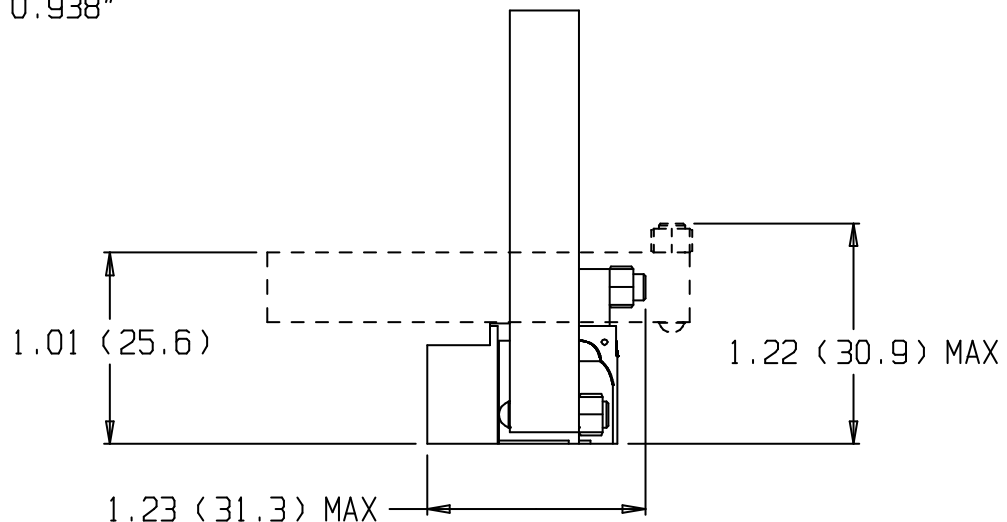

2X 6-80 ADJUSTMENT SCREW

2X LOCKING NUT
3/16 HEX

LOCKING SCREW 1/16
(1.5) ALLEN FOR OPTICS

DIA 1.00 (25.4)
8-32 (M4) THD FAR SIDE

OPTIC DIA 1.00
CLEAR APERTURE
IS 0.938"

9891-L(M) 1" FLIPPER MIRROR MOUNT

 New Focus™