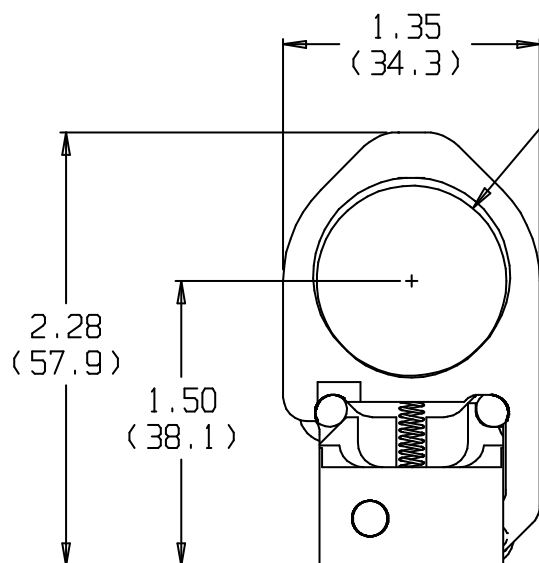

2X 6-80 ADJUSTMENT SCREW

2X LOCKING NUT
3/16 HEX

LOCKING SCREW 1/16
(1.5) ALLEN FOR OPTICS

DIA 1.00 (25.4)
8-32 (M4) THD FAR SIDE

OPTIC DIA 1.00
CLEAR APERTURE
IS 0.938"

9891-L(M) 1" FLIPPER MIRROR MOUNT

 New Focus™