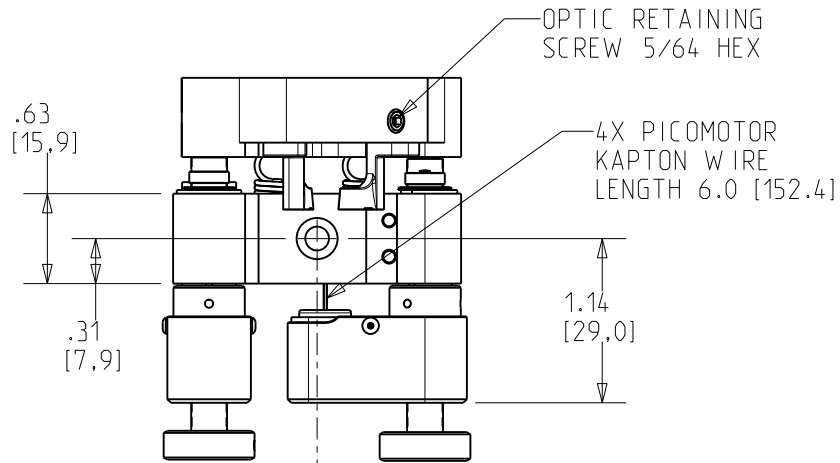

# New Focus™

A Newport Corporation Brand

SCALE 3:4 | REV A | 8821-AC-UHV. MOUNT. 1 IN. AC. UHV. PICOMOTOR

©2009 NEWPORT CORP.. ALL RIGHTS RESERVED.

2X COUNTERBORE FOR 8-32 (M4) SOC HD CAP