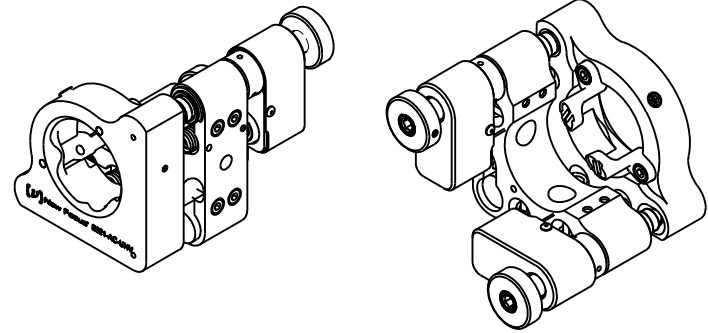

# New Focus™

A Newport Corporation Brand

SCALE 3:4 | REV A | 8821-AC-UHV. MOUNT. 1 IN. AC. UHV. PICOMOTOR

©2009 NEWPORT CORP.. ALL RIGHTS RESERVED.

2X COUNTERBORE FOR 8-32 (M4) SOC HD CAP